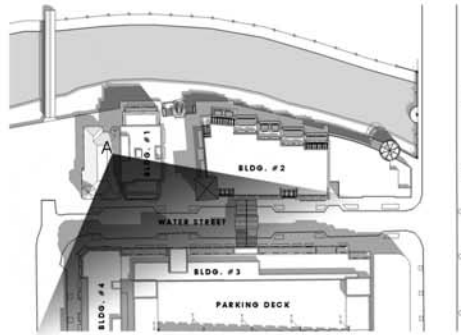

VIEW A

3-DIMENSIONAL VIEWS

REVISED-  
MARCH 17, 2010

WATER STREET  
DISTRICT  
NAPERVILLE, ILLINOIS 60540

KEY PLAN

PC-21F

JOINT DEVELOPMENT BY:

**3-DIMENSIONAL VIEWS**

REVISED-  
MARCH 17, 2010

**WATER STREET DISTRICT**  
NAPERVILLE, ILLINOIS 60540

KEY PLAN

JOINT DEVELOPMENT BY:

VIEW A

3-DIMENSIONAL VIEWS

KEY PLAN

REVISED-  
MARCH 17, 2010