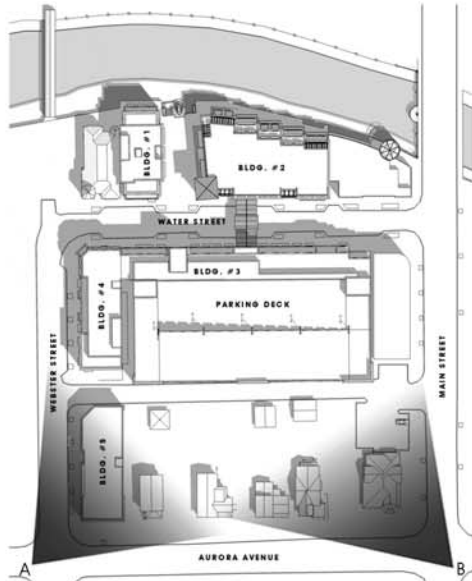

JOINT DEVELOPMENT BY:

VIEW B

KEY PLAN

VIEW A

3-DIMENSIONAL VIEWS

REVISED-  
MARCH 17, 2010

**WATER STREET DISTRICT**  
NAPERVILLE, ILLINOIS 60540

JOINT DEVELOPMENT BY:

VIEW A

3-DIMENSIONAL VIEWS

REVISED-  
MARCH 17, 2010

WATER STREET  
DISTRICT  
NAPERVILLE, ILLINOIS 60540

KEY PLAN

PC-21F

JOINT DEVELOPMENT BY:

**3-DIMENSIONAL VIEWS**

REVISED-  
MARCH 17, 2010

**WATER STREET DISTRICT**  
NAPERVILLE, ILLINOIS 60540

KEY PLAN

JOINT DEVELOPMENT BY:

VIEW A

3-DIMENSIONAL VIEWS

KEY PLAN

REVISED-  
MARCH 17, 2010