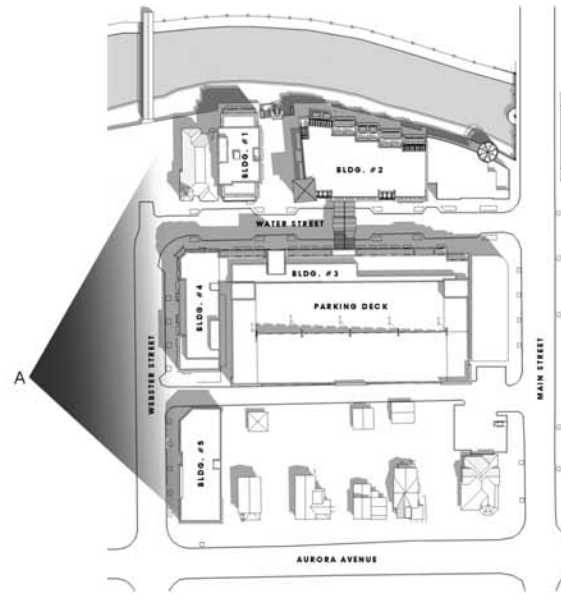

JOINT DEVELOPMENT BY:

VIEW B

KEY PLAN

VIEW A

3-DIMENSIONAL VIEWS

REVISED-  
MARCH 17, 2010

**WATER STREET DISTRICT**  
NAPERVILLE, ILLINOIS 60540

JOINT DEVELOPMENT BY:

VIEW A

3-DIMENSIONAL VIEWS

REVISED-  
MARCH 17, 2010

WATER STREET  
DISTRICT  
NAPERVILLE, ILLINOIS 60540

KEY PLAN

PC-21F

JOINT DEVELOPMENT BY:

**3-DIMENSIONAL VIEWS**

REVISED-  
MARCH 17, 2010

**WATER STREET DISTRICT**  
NAPERVILLE, ILLINOIS 60540

KEY PLAN

JOINT DEVELOPMENT BY:

VIEW A

3-DIMENSIONAL VIEWS

KEY PLAN

REVISED-  
MARCH 17, 2010