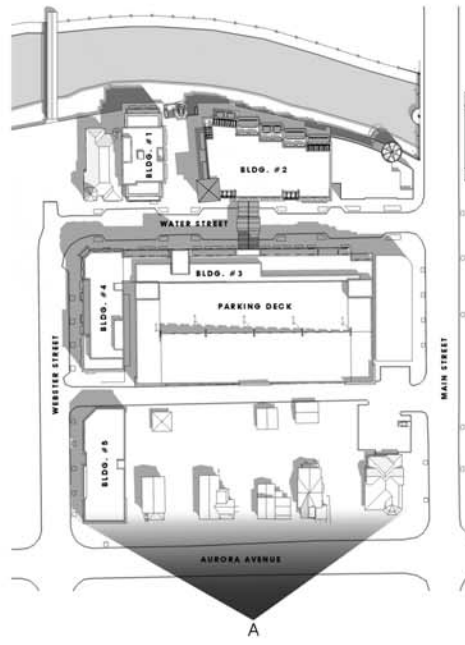

JOINT DEVELOPMENT BY:

VIEW B

KEY PLAN

VIEW A

3-DIMENSIONAL VIEWS

REVISED-  
MARCH 17, 2010

**WATER STREET DISTRICT**  
NAPERVILLE, ILLINOIS 60540

JOINT DEVELOPMENT BY:

VIEW A

3-DIMENSIONAL VIEWS

REVISED-  
MARCH 17, 2010

WATER STREET  
DISTRICT  
NAPERVILLE, ILLINOIS 60540

KEY PLAN

PC-21F

JOINT DEVELOPMENT BY:

**3-DIMENSIONAL VIEWS**

REVISED-  
MARCH 17, 2010

**WATER STREET DISTRICT**  
NAPERVILLE, ILLINOIS 60540

KEY PLAN

JOINT DEVELOPMENT BY:

VIEW A

3-DIMENSIONAL VIEWS

KEY PLAN

REVISED-  
MARCH 17, 2010