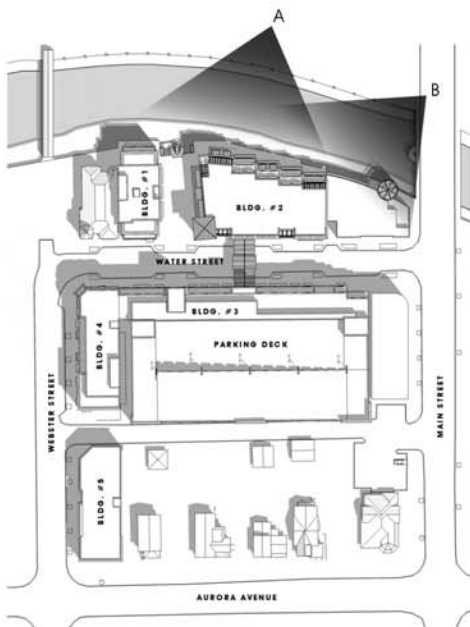

JOINT DEVELOPMENT BY:

3-DIMENSIONAL VIEWS

REVISED-
MARCH 17, 2010

WATER STREET DISTRICT
NAPERVILLE, ILLINOIS 60540

VIEW A

KEY PLAN

JOINT DEVELOPMENT BY:

3-DIMENSIONAL VIEWS

REVISED-
MARCH 17, 2010

WATER STREET DISTRICT
NAPERVILLE, ILLINOIS 60540

PC-21B

VIEW B

VIEW A

KEY PLAN

JOINT DEVELOPMENT BY:

3-DIMENSIONAL VIEWS

REVISED-
MARCH 17, 2010

WATER STREET DISTRICT
NAPERVILLE, ILLINOIS 60540

PC-21C

VIEW B

VIEW A

KEY PLAN

JOINT DEVELOPMENT BY:

3-DIMENSIONAL VIEWS

VIEW B

VIEW A

KEY PLAN

REVISED-
MARCH 17, 2010

WATER STREET DISTRICT
NAPERVILLE, ILLINOIS 60540

PC-21D