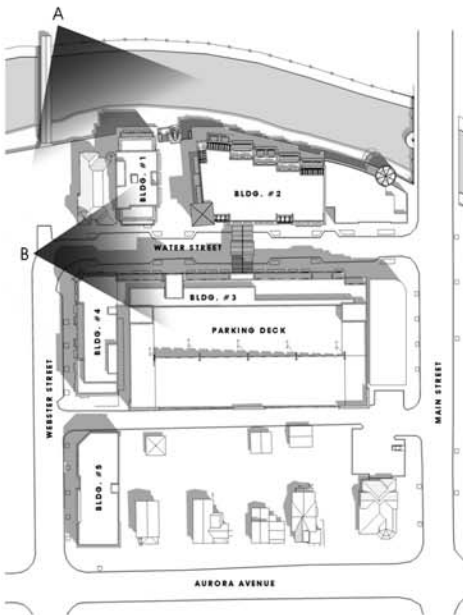

REVISED-
MARCH 17, 2010

WATER STREET DISTRICT
NAPERVILLE, ILLINOIS 60540

PC-21B

VIEW B

VIEW A

KEY PLAN

JOINT DEVELOPMENT BY:

3-DIMENSIONAL VIEWS

REVISED-
MARCH 17, 2010

WATER STREET DISTRICT
NAPERVILLE, ILLINOIS 60540

PC-21C

VIEW B

VIEW A

KEY PLAN

JOINT DEVELOPMENT BY:

3-DIMENSIONAL VIEWS

VIEW B

VIEW A

KEY PLAN

REVISED-
MARCH 17, 2010

WATER STREET DISTRICT
NAPERVILLE, ILLINOIS 60540

PC-21D