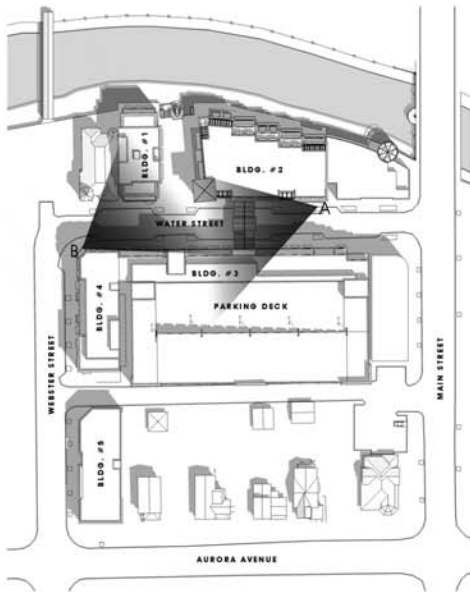

REVISED-
MARCH 17, 2010

WATER STREET DISTRICT
NAPERVILLE, ILLINOIS 60540

PC-21B

VIEW B

VIEW A

KEY PLAN

JOINT DEVELOPMENT BY:

3-DIMENSIONAL VIEWS

REVISED-
MARCH 17, 2010

WATER STREET DISTRICT
NAPERVILLE, ILLINOIS 60540

PC-21C

VIEW B

VIEW A

KEY PLAN

JOINT DEVELOPMENT BY:

3-DIMENSIONAL VIEWS

VIEW B

VIEW A

KEY PLAN

REVISED-
MARCH 17, 2010

WATER STREET DISTRICT
NAPERVILLE, ILLINOIS 60540

PC-21D